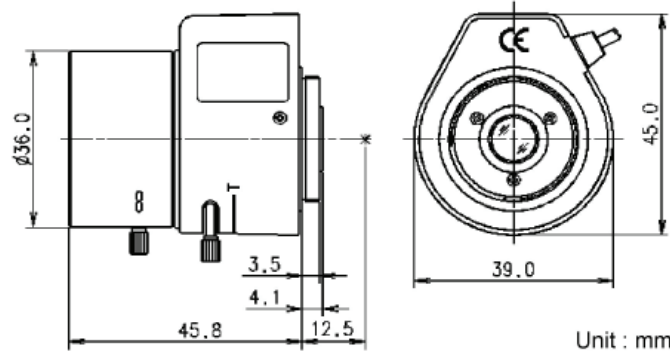

Technical Specifications

Sensing Area		1/4"	1/3"
Focal Length		3.5mm - 8mm	
Back Focal Length		8.4mm - 14.2mm	
Aperture		F1.4 - 360	
Field of View	Diagonal	76.2° - 33.2°	101.7° - 44.3°
	Horizontal	60.5° - 26.5°	80.7° - 35.4°
	Vertical	45° - 19.8°	60° - 26.5°
Operation	Iris	DC Auto	
	Focus	Manual	
	Zoom	Manual	
Minimum Object Distance		0.3m	
Mount		CS	
Dimensions (Ø x L)		Ø39mm x 45.8mm	
Weight		60g	

1	RED	CONTROL (-)
2	BLACK	CONTROL (+)
3	WHITE	DRIVE (+)
4	GREEN	DRIVE (-)