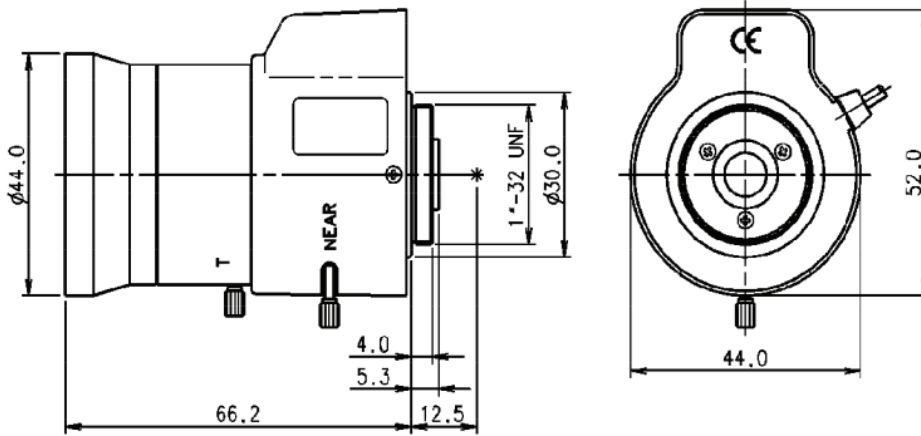

### Technical Specifications

Sensing Area		1/4"	1/3"
Focal Length		5-50mm	
Back Focal Length		7.6mm - 11.5mm	
Aperture		F1.4 - 360	
Field of View	Diagonal	49.5° - 5.4°	65.7° - 7.2°
	Horizontal	39.6° - 4.3°	52.7° - 5.7°
	Vertical	29.8° - 3.2°	39.6° - 4.3°
Operation	Iris	DC Auto	
	Focus	Manual	
	Zoom	Manual	
Minimum Object Distance		0.2m	
Mount		CS	
Dimensions (H x W x D)		52mm x 44mm x 66.2mm	
Weight		126g	

Unit : mm

1	RED	CONTROL (-)
2	BLACK	CONTROL (+)
3	WHITE	DRIVE (+)
4	GREEN	DRIVE (-)