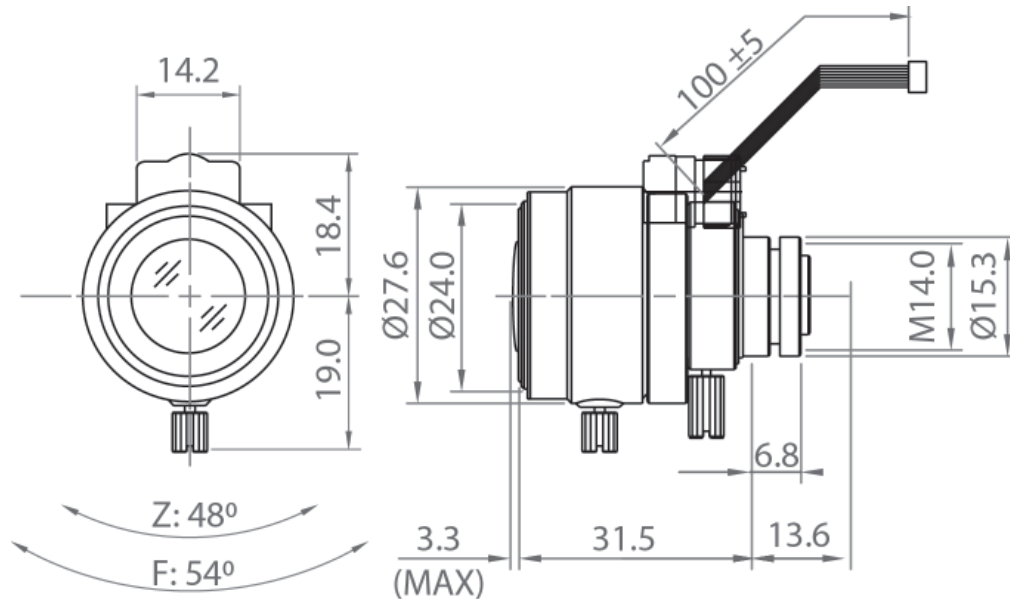

Technical Specifications

Sensing Area		1/4"	1/3"
Focal Length		2.6mm - 6.0mm	
Back Focal Length		6.0mm - 10.3mm	
Aperture		F1.4 ~ 360	
Field of View	Diagonal	93.8° - 45.1°	123.2° - 59.9°
	Horizontal	75.3° - 36.2°	99.8° - 48.1°
	Vertical	56.6° - 27.2°	75.3° - 36.2°
Operation	Iris	DC Auto	
	Focus	Manual	
	Zoom	Manual	
Minimum Object Distance		50cm	
Mount		M-14	
Dimensions (D x L)		Ø27.6mm x 34.8mm	
Weight		24g	