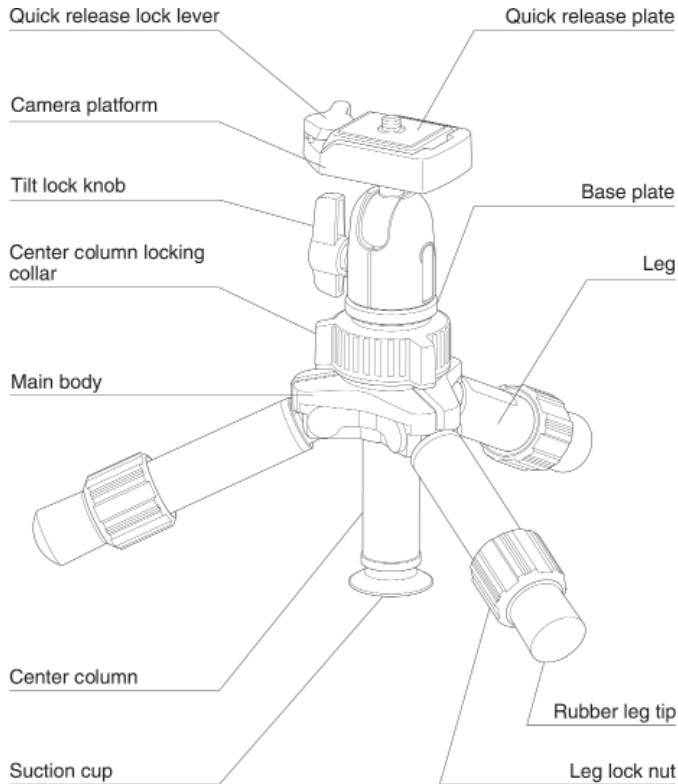

Product Features

- Compact, industrial tripod
- Standard 1/4"-20 screw mount
- Removable ball head
- Quick release plate
- Twist lock legs
- Rapid center column with suction cup for extra stability

Technical Specifications

	60TP0001
Maximum Height	8.9" (22.6 cm)
Maximum Height w/o Column Extended	7.1" (18.1 cm)
Minimum Height	6.5" (15.2 cm)
Folded Length	8.1" (20.5 cm)
Leg Sections	2
Diameter (Top Leg Section)	0.79" (20mm)
Leg Lock Type	Twist lock
Male Thread Size Mount	1/4"-20
Weight	0.77 lb (350g)
Package Weight	0.93 lb (422g)