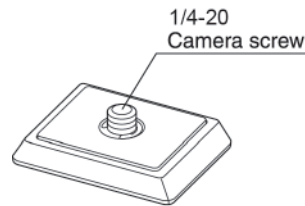

Product Features

- Compact, industrial tripod
- Standard 1/4"-20 screw mount
- Removable ball head
- Quick release plate
- Twist lock legs
- Rapid center column with suction cup for extra stability

Technical Specifications

	60TP0001
Maximum Height	8.9" (22.6 cm)
Maximum Height w/o Column Extended	7.1" (18.1 cm)
Minimum Height	6.5" (15.2 cm)
Folded Length	8.1" (20.5 cm)
Leg Sections	2
Diameter (Top Leg Section)	0.79" (20mm)
Leg Lock Type	Twist lock
Male Thread Size Mount	1/4"-20
Weight	0.77 lb (350g)
Package Weight	0.93 lb (422g)