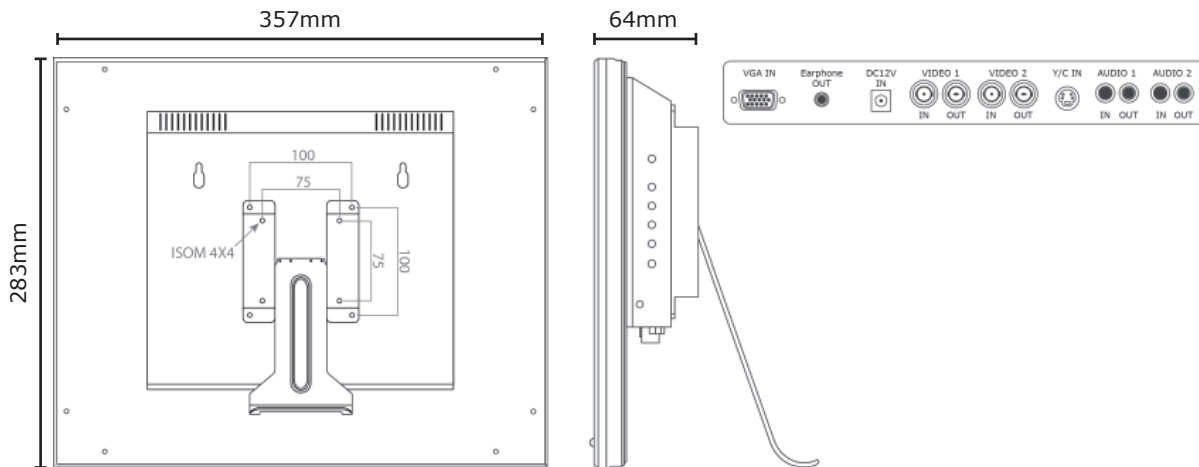

Product Features

- Metal frame & Metal case
- PIP Control Function (Only PC/Video) [Video/Video option]
- Screen protector (Anti-blur /Image auto move)
- NTSC/PAL Auto Switch
- 3D Comb Filter Technology. 3D De-interlace Technology
- Automatic Color Control and Color Killer
- Luminance transient improvement (LTI), Chrominance transient improvement (CTI)
- Build-in 2W speaker, Support IR remote controller
- VESA standard bracket

Technical Specifications

Electrical	
Operating System	45M15-1 NTSC / PAL
Picture Size	15" diagonal
Active Area	304mm x 228mm
Aspect Ratio	4 : 3
Max. Resolution	1024 x 768
Pixel Dot Pitch	0.297mm x 0.297mm
Colors	16.7M
Brightness	250 cd/m ²
Contrast	600 :1
Response Time	6/2 ms
View Angle (U/D/L/R)	80°/80°/80°/80°
3D Comb Filter	Yes
3D De-Interlace Function	Yes
Picture-in-Picture (PIP)	Yes (video/PC)
OSD Setting	Yes
Power Input	100-240V AC 50/60Hz, Adapter 12V DC / 5A
Power Consumption	Approx. 21 watt

Environmental

Operating Temperature	0°C ~ 40°C (32°F ~ 104°F)
Operating Humidity	10% - 85% R.H.

Mechanical

Dimensions W x H x D	357mm x 283mm x 64mm (14" x 11" x 2.5")	
Weight	3.2 Kg (7 lbs)	
Connectors	Video	2 Composite BNC inputs/output, 1 S-video, 1 4-pin Mini DIN
	Audio	2 RCA input/output 1 Ø3.5mm jack input
	PC	1 15-pin D-sub connector (VGA)
	Speaker	1x built-in speaker (2 watt)