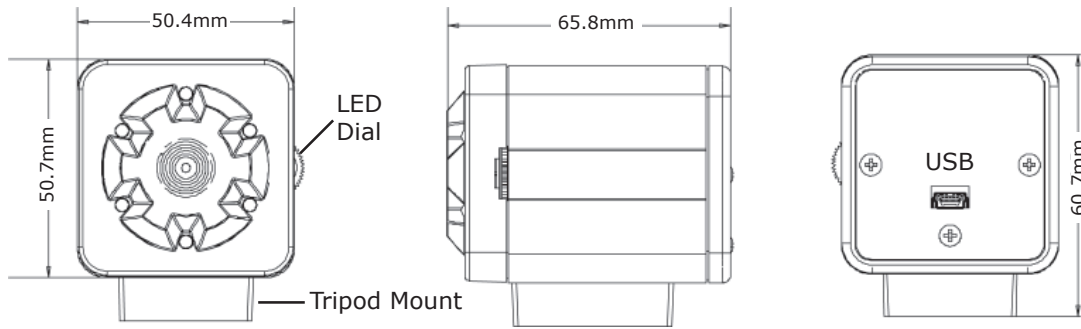

### Product Features

- Synchronized USB powered LED for consistent high quality images in any environment
- 5.0MP progressive scan sensor for 2592 x 1944 still images
- Separate formats supported for streaming video and still image capture
- Both Compressed (MJPEG) and Raw video outputs supported
- USB 2, UVC compliant
- Convenient manual dial allows customized LED intensity (white LEDs)
- Tripod 1/4 20 mount is attached to base
- Future alternate models - monochrome imaging w/ near IR LEDs

Included:  
60C1147 USB 2.0 A to mini B cable (10ft. long)

### Technical Specifications

Electrical	24M709AF
Image Sensor Size	1/4" CMOS OmniVision sensor
Active Pixels (HxV)	2592 x 1944
Resolution/ Frame Rate	2592x1944 10fps, 1920x1080 30fps, 1280x720 30fps, 640x480 30fps
Video Compression	MJPEG
Sensitivity	5100 e-/lux sec.
Dynamic Range	68dB
Signal to Noise Ratio	36dB
Shutter Mode	Electronic rolling shutter
Scan Mode	Progressive Scan
Field of View (D x H x V)	56.5° x 46.5° x 36.4°
Video Output	USB 2.0
Power Supply	5VDC via USB 2.0 bus
Power Consumption	750mA

### Mechanical

Dimensions W x H x D	50.4mm x 60.7mm x 65.8mm (with mount)
Weight	154g
Included Cables	60C1147 - USB 2.0 A to mini B cable (10ft.)
Included Tripod Mount	1/4 20 mount for easy mounting capability