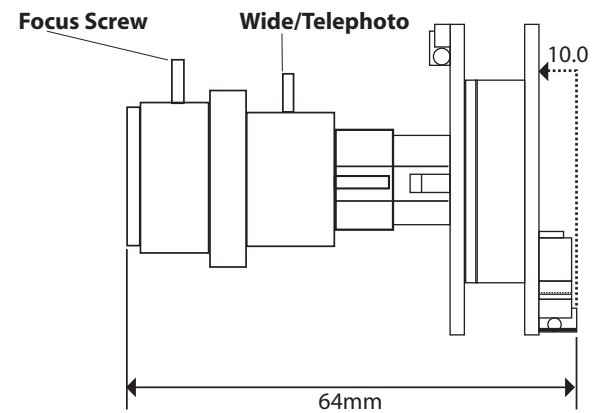

INS- Varifocal Lens Focusing 10/15/08 Rev C

Note! VARIFOCAL LENS

This model contains a varifocal lens that has been pre-focused to a wide angle setting. To adjust to a telephoto mode:

1. Adjust the innermost thumbscrew (Wide/Telephoto) to give the required field of view.
2. Refocus by adjusting the outermost thumbscrew (Focus Screw).