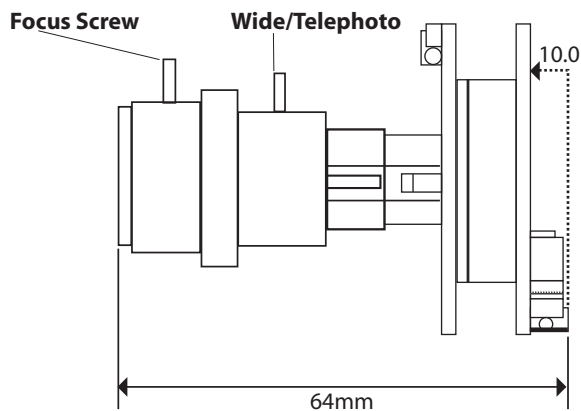

INS- Varifocal Lens Focusing 10/15/08 Rev C

Note! VARIFOCAL LENS

This model contains a varifocal lens that has been pre-focused to a wide angle setting. To adjust to a telephoto mode:

1. Adjust the innermost thumbscrew (Wide/Telephoto) to give the required field of view.
2. Refocus by adjusting the outermost thumbscrew (Focus Screw).