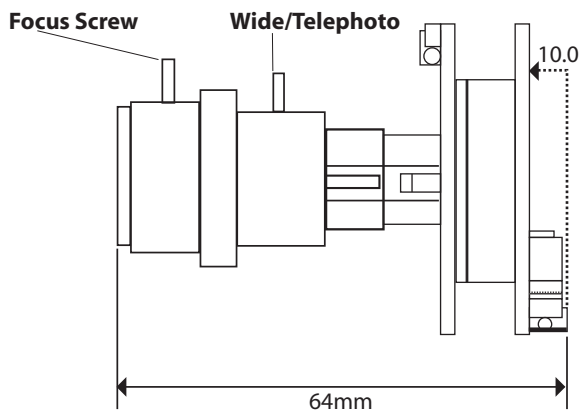

INS- Varifocal Lens Focusing 10/15/08 Rev C

Note! VARIFOCAL LENS

This model contains a varifocal lens that has been pre-focused to a wide angle setting. To adjust to a telephoto mode:

1. Adjust the innermost thumbscrew (Wide/Telephoto) to give the required field of view.
2. Refocus by adjusting the outermost thumbscrew (Focus Screw).