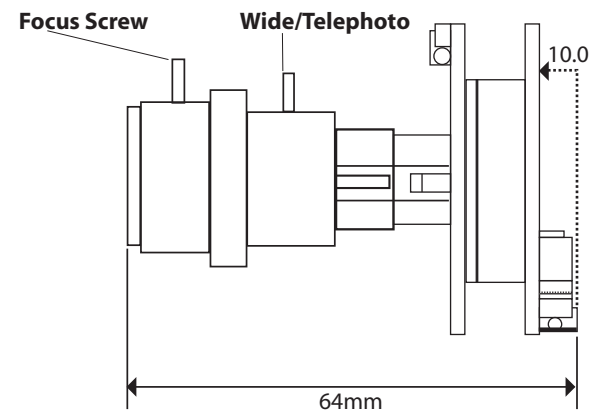

INS- Varifocal Lens Focusing 10/15/08 Rev C

Note! VARIFOCAL LENS

This model contains a varifocal lens that has been pre-focused to a wide angle setting. To adjust to a telephoto mode:

1. Adjust the innermost thumbscrew (Wide/Telephoto) to give the required field of view.
2. Refocus by adjusting the outermost thumbscrew (Focus Screw).