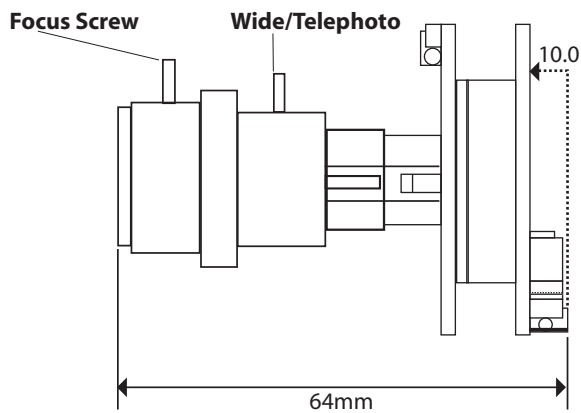

Note! VARIFOCAL LENS

This model contains a varifocal lens that has been pre-focused to a wide angle setting. To adjust to a telephoto mode:

1. Adjust the innermost thumbscrew (Wide/Telephoto) to give the required field of view.
2. Refocus by adjusting the outermost thumbscrew (Focus Screw).

INS- Varifocal Lens Focusing 10/15/08 Rev C

Note! VARIFOCAL LENS

This model contains a varifocal lens that has been pre-focused to a wide angle setting. To adjust to a telephoto mode:

1. Adjust the innermost thumbscrew (Wide/Telephoto) to give the required field of view.
2. Refocus by adjusting the outermost thumbscrew (Focus Screw).