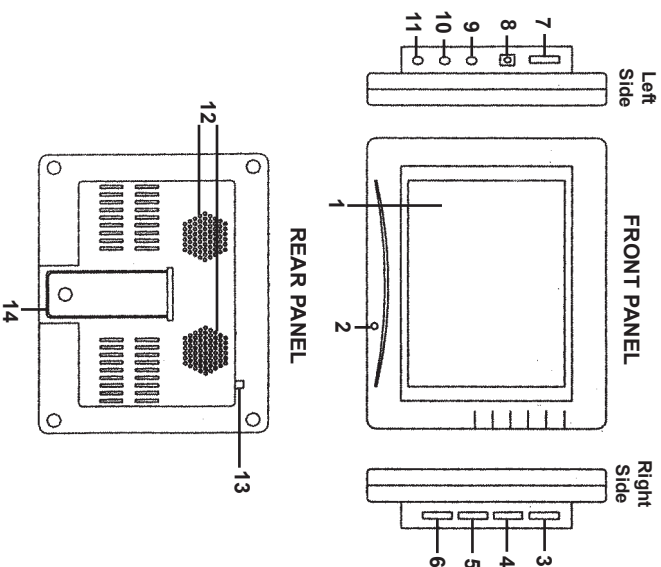

10/18/02 Rev. A

CONTROLS / CONNECTORS

Front Panel

1. 5.6" TFT Color Screen Display
2. Power LED (green)

Right Side Panel

3. Brightness Adjustment
4. Contrast Adjustment
5. Color Adjustment
6. Audio Volume Adjustment

Left Side Panel

7. Power ON/OFF
8. 12V DC Power Input
9. Video Input
10. Earphone Audio Output
11. Audio Input

Rear Panel

12. Speaker Output 200mW
13. Mirror Mode Switch
14. Support Stand

OPERATION

1. Power
 - AC Adapter: 12V DC, 1000mA
 - Battery: 12V DC 2.3Ah
 - Battery Charger: 13V
2. Viewing Angle

The ideal viewing angle is within the following range:

 - Upper angle: 30°
 - Lower angle: 10°
 - Left angle: 45°
 - Right angle: 45°
3. Connection

- A. Video Input
- B. Earphone Audio Output
- C. Audio Input