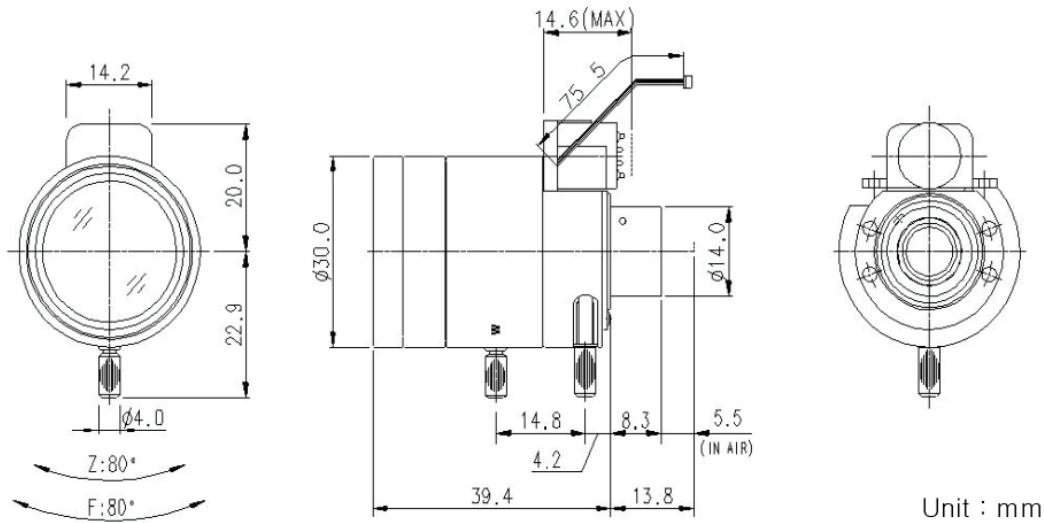

Technical Specifications

Sensing Area		1/4"	1/3"
Focal Length		6.0mm - 50.0mm	
Back Focal Length		5.7mm - 9.2mm	
Aperture		F1.6 ~ 360	
Field of View	Diagonal	40.6° - 5.5°	54.3° - 7.1°
	Horizontal	32.4° - 4.4°	43.4° - 5.8°
	Vertical	24.2° - 3.4°	32.4° - 4.4°
Operation	Iris	DC Auto	
	Focus	Manual	
	Zoom	Manual	
Minimum Object Distance		50cm	
Mount		M-14	
Dimensions (D x L)		Ø30mm x 39.4mm	
Weight		40.2	