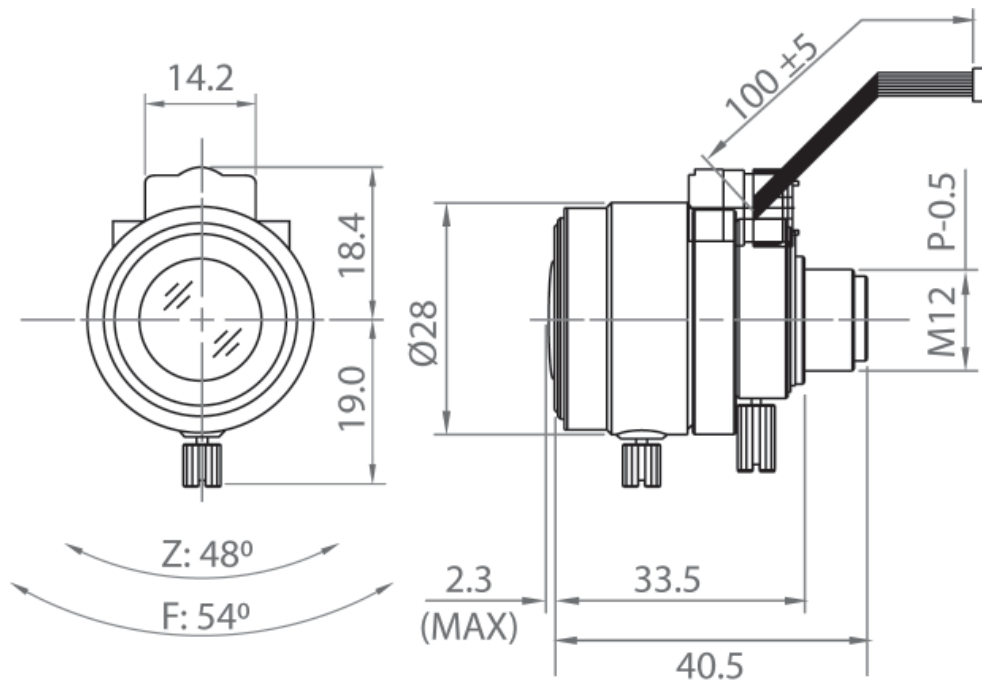

Technical Specifications

Sensing Area		1/3"
Focal Length		4.0mm - 9mm
Back Focal Length		5.3mm - 9.7mm
Aperture		F1.6
Field of View	Diagonal	88° ~ 40°
	Horizontal	75.6° ~ 36.5°
	Vertical	50° ~ 24°
Operation	Iris	DC Auto
	Focus	Manual
	Zoom	Manual
Minimum Object Distance		50cm
Mount		M-12
Dimensions (D x L)		Ø28mm x 33.5mm
Weight		35g

1	RED	CONTROL (+)
2	BROWN	CONTROL (-)
3	YELLOW	DRIVE (+)
4	ORANGE	DRIVE (-)