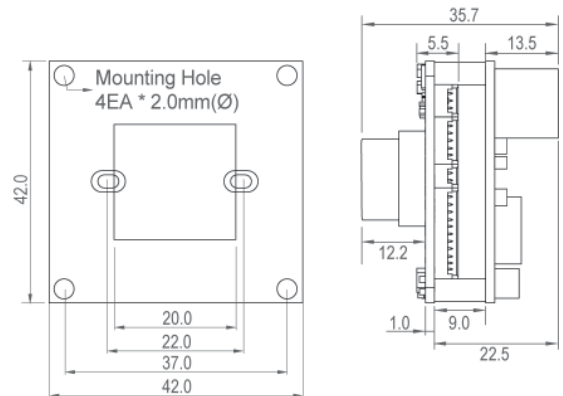

Product Features

- 8.29 Megapixel, IP camera, 3840x2160/30fps
- Cross web browsing (IE, Edge, Safari, Firefox, Chrome)
For full camera control, ActiveX is required (IE only)
- Adaptive web re-sizing depending on layout & resolution of display device by responsive web
- Triple streaming simultaneously of MJPEG & H.264 or H.265
- Zero configuration IP address (Zeroconf)
- DOL (Digital Overlap) WDR
- Simple-LDC (Lens Distortion Compensation)
- DIS (Digital Image Stabilization) function
- Functions: Motion Detection, Privacy Mask, Tamper ALARM, Defog, BLC/HLC, D-Zoom, Mirror/Flip, Vertical View (90°/270°)
- Power board includes PoE and 12VDC

Note: Adequate heat transfer methods need to be implemented in customer's mechanical design

Technical Specifications

Electrical	24M8.29IP
Imaging Sensor	1/2.5" Sony 8.29 megapixel R.G.B. Bayer Array CMOS Sensor
Effective Pixels	3840 (H) x 2160 (V) (approx. 8.29 megapixels)
Sensitivity	~0.05 lux, in normal color and IR filter modes
Scanning Mode	Progressive Scan
Latency	260 msec
S/N Ratio	51dB
Day & Night Mode	Connector is supported
WDR	DOL (Digital Overlap) WDR
DNR	3D-NR
Auto Exposure	Automatic (Priority: frame rate/low noise), manual
Shutter Speed Control	Automatic: min 1/135,000 sec ~ max 1/30 sec Manual: min 1/10,000 sec ~ max 1/30 sec
Gain Control	Automatic/ Manual - 39dB max (default: 1.2dB)
White Balance	ATW-Indoor/ Outdoor, Shade, Clear sky, Fluorescent light, Light Bulb, Flame, Manual
Functions	Motion Detection, Privacy Mask, Tamper, Defog, D-Zoom (~x16), HLC/BLC, Mirror/Flip, LDC, Vertical View (90°/270°), DIS (Digital Image stabilization)
Power Source	12VDC (10VDC - 13VDC), PoE is 44.0 - 57.0VDC
Power Consumption	4.2W Max

Environmental

Operating Temp.	-10°C ~ 50°C (14°F ~ 122°F)
Operating Humidity	20% ~ 80% RH

Mechanical

Dimensions W x H x D	42.0mm x 42.0mm x 5.5mm (w/o lens mount)
with PoE Board	42.0mm x 42.0mm x 23.5mm (w/o lens mount)