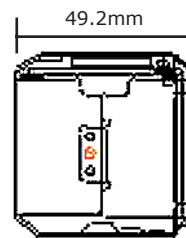

### Camera Features

- Mirror Mode, Pos/Neg Mode
- 22X Optical Zoom (220X Digital Zoom)
- Optional Wired Remote Operates to 30m (100 feet)
- S-Video & Composite Video Outputs
- On-Screen Display
- RS-232C Interface
- Macro Function with Diopter Lens

#### Mechanical

Dimensions WxHxD	49.2 x 53.2 x 88.6mm without converter lens
Lens	F1.6 to 3.7, FL=3.9 to 85.8
Lens mount	Integrated
FOV	H=47 degrees (wide), 3 degrees (tele)
Focus Range	Infinity~1.0m (tele) to 0.01m (wide)
Zoom	Optical to 22x Digital to 220x
Durability	Zoom, Focus & Iris: more than 500K at room temperature
Interfaces	RS 232C