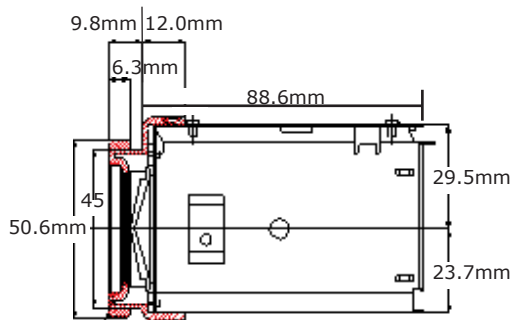

### Technical Specifications

#### Electrical

	20Z404 22x NTSC	21Z404 22x PAL
CCD Sensor	1/4" Sony interline CCD	
Active pixels (HxV)	768x494	752x582
Horizontal Resolution	>480 TVL	
Sensitivity	1 lux at 30 IRE (F1.6 AGC Max.)	
Signal to noise ratio	>48 dB	
Gamma	Default 0.45	
Gain	Automatic or manual	
Synchronization	Internal	
Back light compensation	Automatic or off	
Positive Negative Mode	Selectable on/off	
Mirror mode	Selectable on/off	
Shutter speed	Auto/Man (1/60 to 1/10000)	Auto/Man (1/50 to 1/10000)
Iris	Auto or manual	
Video output	CVBS 1Vp-p (75 ohm) Y/C (S-Video)	
Power Supply	12VDC (9.0V to 15VDC)	
Power Consumption	3.4 W	

#### Mechanical

Dimensions WxHxD	49.2 x 53.2 x 88.6mm without converter lens
Lens	F1.6 to 3.7, FL=3.9 to 85.8
Lens mount	Integrated
FOV	H=47 degrees (wide), 3 degrees (tele)
Focus Range	Infinity~1.0m (tele) to 0.01m (wide)
Zoom	Optical to 22x Digital to 220x
Durability	Zoom, Focus & Iris: more than 500K at room temperature
Interfaces	RS 232C