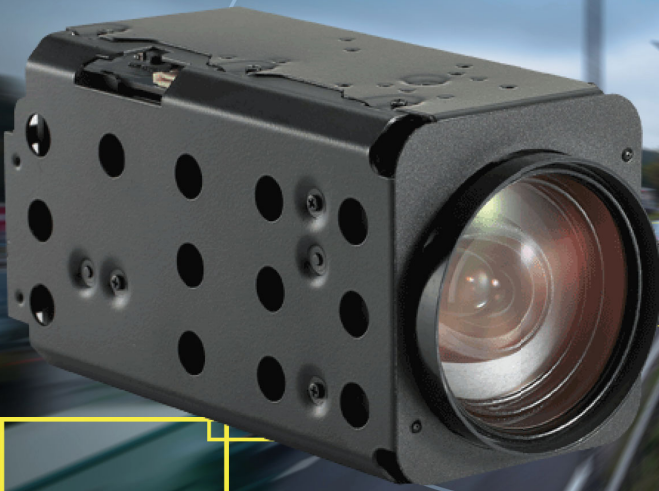

Videology®

Industrial-Grade Cameras

an inTEST Company

SCAiLX CAM 1
6x:PATS.CHPS

AJAX TIME
WIN1:L055:0.0

Custom Embedded Cameras for Transportation Management

Excellence. Every day. Every time.

Keeping all kinds of traffic flowing smoothly, safely, and skillfully

Our cameras assist in saving fuel, saving time, and providing the security we all need.

TRANSPORTATION INFRASTRUCTURE

We have the cameras to monitor it all!

Smooth and flawless movement of vehicles on roads and transportation systems is crucial for our fast-paced world. When a commercial off-the-shelf imaging system falls short, this is where Videology excels.