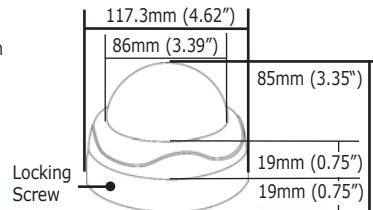

### 4" Vandal Resistant 3-Axis Indoor Dome with Wide Dynamic Range & True Day/Night Options

- 3-D Gimbal Rotation For Simple Mounting On Wall Or Ceiling
- Polycarbonate Fog Bubble & Base With Torx Head Screw
- 24VAC / 12VDC