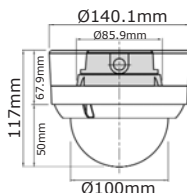

Base (Flush Mount) (78V0020)