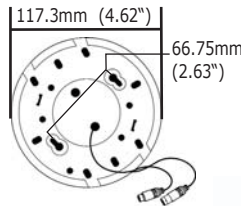

TRUE DAY NIGHT and **WIDE DYNAMIC RANGE** features expand usability from bright morning sunlight through late dusk. Videology's dome cameras can maintain a full-scene through intensive sun glare or auto headlights.

4" Vandal Resistant 3-Axis Indoor Dome with Wide Dynamic Range & True Day/Night Options

- 3-D Gimbal Rotation For Simple Mounting On Wall Or Ceiling
- Polycarbonate Fog Bubble & Base With Torx Head Screw
- 24VAC / 12VDC

5" Indoor Dome with Wide Dynamic Range & True Day/Night Options

- Ratchet Adjustment for Installation Ease
- 355° Pan / 90° Tilt
- 24VAC / 12VDC

5" Dome Accessories

Included 2.1mm to flying leads Power adapter

Optional

78V0004	Stainless steel drop ceiling adapter
77PND5B	Black ceiling pendant mount
77PND5C	White ceiling pendant mount
78V0003	Black plastic wall mount
78V0005	White plastic wall mount

5" Vandal/Weather Resistant 3-Axis Dome with Wide Dynamic Range & True Day/Night

- Ultra High Impact 5" Vandal / Weather Resistant Dome
- Polycarbonate Bubble and IP 67 Rated

5" Dome Accessories

Optional

78V0019	Outdoor wall mount with gaskets
77V0020	Flush (surface) mount

Base (Flush Mount) (78V0020)

78V0019 (Wall Mount)