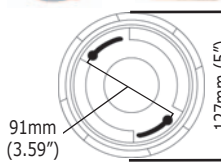

5" Indoor Dome with Wide Dynamic Range & True Day/Night Options

- Ratchet Adjustment for Installation Ease
- 355° Pan / 90° Tilt
- 24VAC / 12VDC