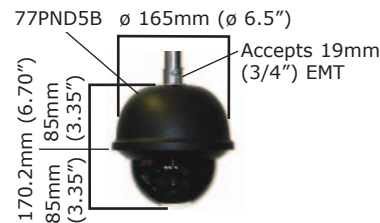

### 4" Vandal Resistant 3-Axis Indoor Dome with Wide Dynamic Range & True Day/Night Options

- 3-D Gimbal Rotation For Simple Mounting On Wall Or Ceiling
- Polycarbonate Fog Bubble & Base With Torx Head Screw
- 24VAC / 12VDC

### 5" Indoor Dome with Wide Dynamic Range & True Day/Night Options

- Ratchet Adjustment for Installation Ease
- 355° Pan / 90° Tilt
- 24VAC / 12VDC