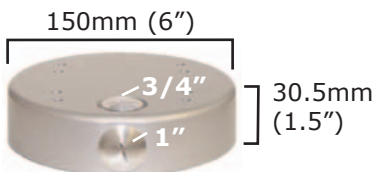

Technical Specifications

Flush Mount Bracket Base Shown with 3/4" & 1" Conduit Sized Access