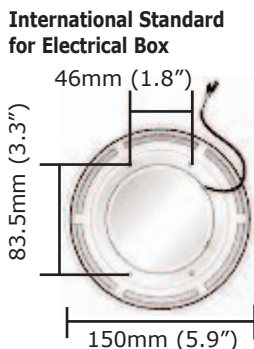

Ring	Bubble	Sync	Wide Dynamic Range True Day/Night	Camera 1/3" Format	Lens	Power	NTSC/PAL
DW6	V						
DW6 6" Metal Weather Resistant Ring	V Vandal Resistant Polycarbonate Fog Overall	leave blank Internal Synchronization L Line Lock	leave blank NO WDR/TDN 9W-VB 4-9mm DC-AI lens 9T-VB 4-9mm DC-AI lens 9TW-VB 4-9mm DC-AI lens W= Wide Dynamic Range T= True Day/Night	leave blank if WDR/TDN option is selected 9 Color 460 TVL 0.5 Lux 3 B&W 570 TVL 0.05 Lux	leave blank if WDR/TDN option is selected <i>Varifocal Lens</i> VB 4-8mm DC Iris WB 2.6-5.6mm DC Iris	leave blank 12VDC/24VAC D 12VDC	leave blank NTSC P PAL

6" Dome Accessories:
12VDC & 24VAC Power Supplies
Flush Mount & Wall Mount

Technical Specifications

Flush Mount Bracket Base Shown with 3/4" & 1" Conduit Sized Access

Outdoor Wall Mount Option With Gaskets and 3/4" & 1" Conduit Sized Access

Environmental

Ambient operating temperature	-15° C ~ 55° C
Storage temperature	-25° C ~ 70° C

Mechanical

Dimensions WxHxD	Dome Only	150 x 125 x 150mm (5.9" x 4.9" x 5.9")
	Flush Mount 77V0117	30.5 x 150mm (1.5" x 6")
WxHxD	Wall Mount 78V0007	150 x 100 x 215mm (5.9" x 4" x 8.5")
	Interfaces	2.1mm male power connector Female power connector to flying leads Female BNC

See our other dome series:

Vandal resistant indoor 4" D4V7 series
Indoor 5" DB5S series
Ranges up to 5 ~ 33mm varifocal lens
- WDR & TDN options