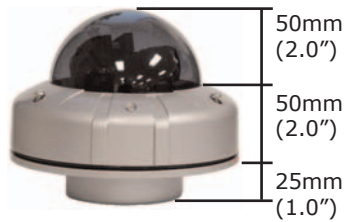

Outdoor Wall Mount Option With Gaskets and 3/4" & 1" Conduit Sized Access