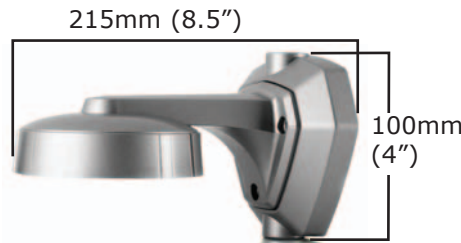

Flush Mount Bracket Base Shown with 3/4" & 1" Conduit Sized Access

Outdoor Wall Mount Option With Gaskets and 3/4" & 1" Conduit Sized Access