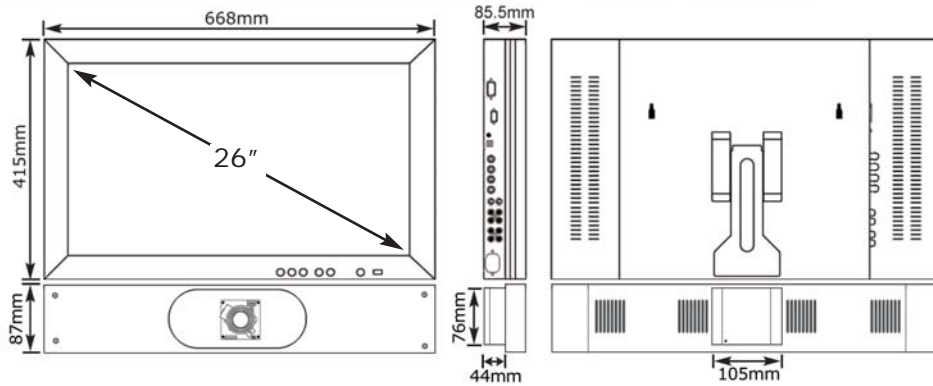

### Technical Specifications

<b>Electrical</b>		45M26-W / 45M26-B
LCD Panel		26" wide screen
Display Pixels		1366 x 768
Active Area		576mm x 324mm
LCD Profile Ratio		16:9
Display Colors		16.2M
Brightness		500 cd/m <sup>2</sup>
Contrast Ratio		800:1
Viewing Angle		Up 88°, Down 88°, Left 88°, Right 88°
Response Time		15 Tr/ 5 Tf ms
Input Signal	Video:	Composite video, 1Vp-p @75ohm
	S-Video:	Y: 1Vp-p w/ Neg. SYNC C: 0.285Vp-p
	PC:	Analog RGB (XGA/ SVGA/ VGA/ WXGA)
	Audio:	Right, Left, 50~100mVp-p
In/Out Impedance		75 ohms/ Auto Termination
Operation System		NTSC/ PAL
Output Signal	Video:	Composite video, 1Vp-p @75ohm
	S-Video:	Y: 1Vp-p w/ Neg. SYNC C: 0.285Vp-p
	Audio:	Right, Left, 50~100mVp-p
3D Comb Filter/De-Interlace		YES
PIP & POP		Optional
Power Source		90~260VAC 60Hz/ 50Hz
Power Consumption		5A/ 105W

### Mechanical

Dimensions (W x H x D)	668mm x 415mm x 85.5mm (26.29" x 16.33" x 3.36")
Weight	9.5 kg (20.94 lbs)
Accessories Included	Power supply Power cord 15 pin D-sub Audio cable Bracket: VESA 100 standard
Connectors	Video: 2CH BNC input / output Audio: 2CH RCA R. L. input / output PC: 15-pin D-sub connector S-Video: 4-pin min-din